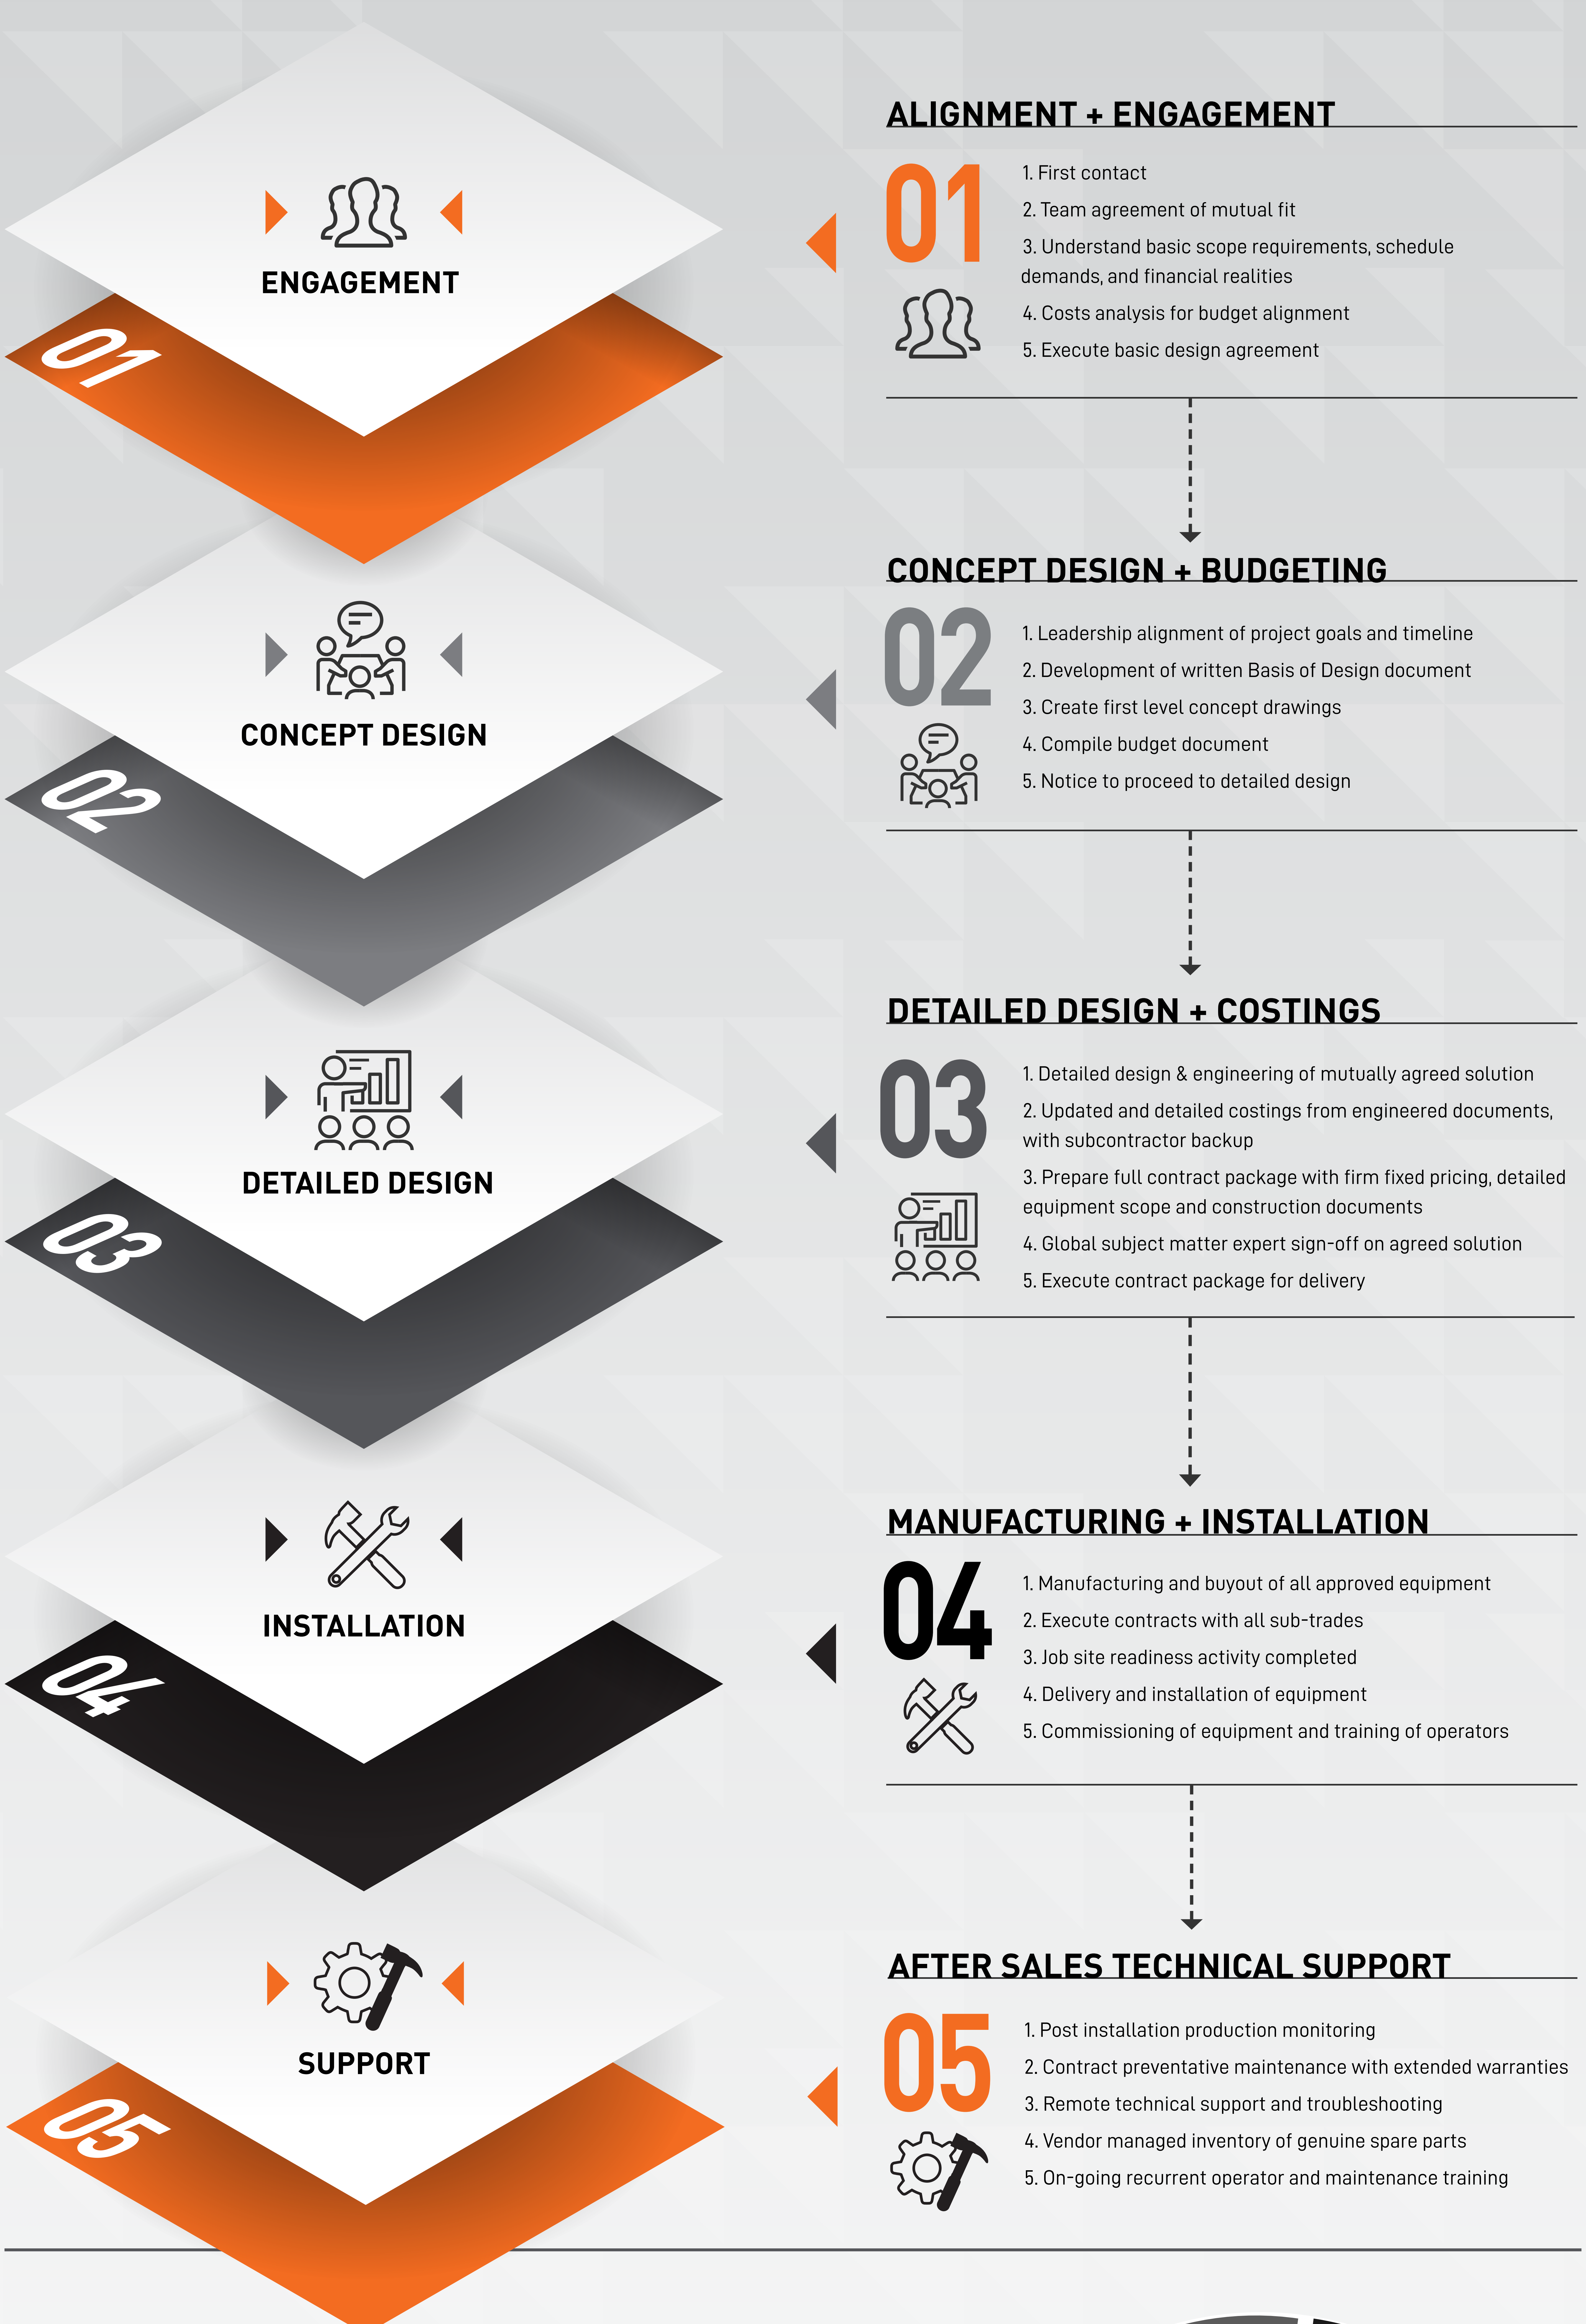

PROJECT JOURNEY

By following our process, you drive out risk in

- BUDGET**
 SCHEDULE
 PERFORMANCE

from every project. Which protects YOU, our valued customer, from committing to a project outside your scope, and guarantees a successful project - beginning to end.

WHOLE LIFE COMMITMENT

ALTERNATIVE BUSINESS MODEL