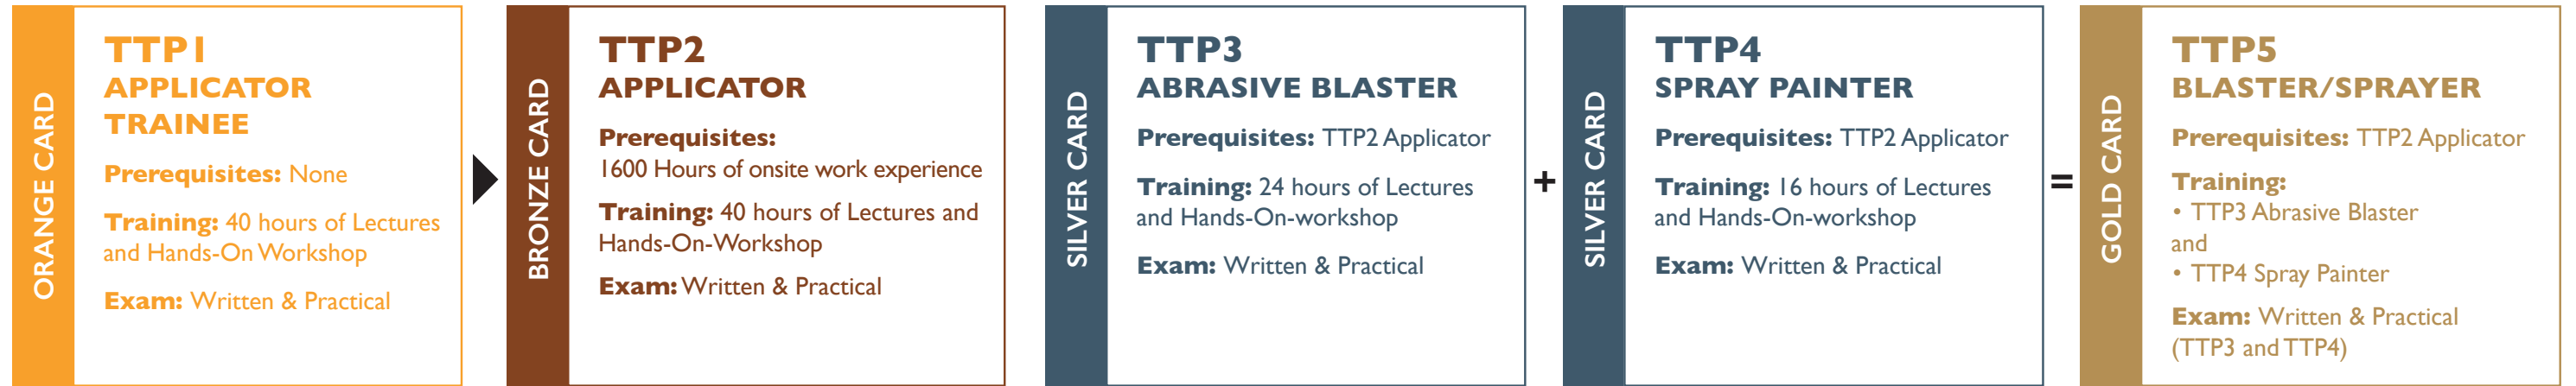

PROTECTIVE COATING APPLICATOR MODULE

ABRASIVE BLASTING MODULE

SPRAY PAINTER MODULE

TRAINING ▲
CERTIFICATION ▼

Train the painter

CAREER PATHWAY & CERTIFICATION

* If C7 and C12 practical assessments have been passed, no practical exam required for CAS Level 2